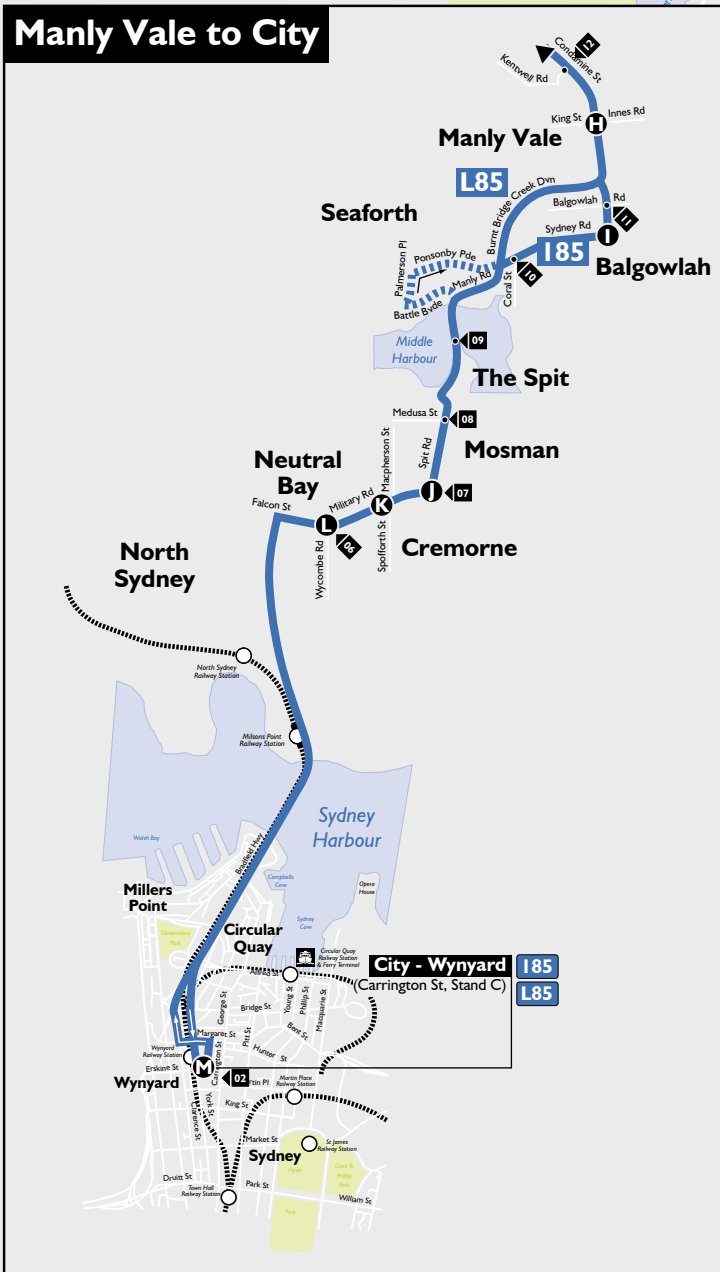

Route 185

Daily early morning and evening service between Mona Vale, Warriewood Valley, Narrabeen, Collaroy, Dee Why, Brookvale, Manly Vale, Balgowlah, Seaforth, Spit Junction, Cremorne, Neutral Bay and City - Wynyard.

Route L85

Daily daytime service between Mona Vale, Warriewood Valley, Narrabeen, Collaroy, Dee Why, Brookvale, Manly Vale, Spit Junction, Cremorne, Neutral Bay and City - Wynyard.

Manly Vale to City

Fare and Ticket information is available in our ticket guide.

Sections

- 01 City - QVB
- 02 City - Wynyard
- 06 Neutral Bay Junction
- 07 Spit Junction
- 08 Medusa St, Beauty Point
- 09 The Spit
- 10 Balgowlah Boys High
- 11 Balgowlah Road
- 12 Warringah Golf Course
- 13 Brookvale Shops
- 14 Dee Why
- 15 Hay St, Long Reef
- 16 Ramsay St, Collaroy
- 17 Narrabeen
- 18 Jacksons Rd, North Narrabeen
- 19 Macpherson St & Warriewood Rd
- 20 Mona Vale
- 21 Mona Vale Depot

ROUTE L85 OUTWARD STOPS

Takes up at Wynyard, Neutral Bay Junction, Cremorne Junction, Spit Junction, then takes up & sets down at Manly Vale Shops, then all stops from Warringah Mall.

CHRISTMAS / NEW YEAR PERIOD